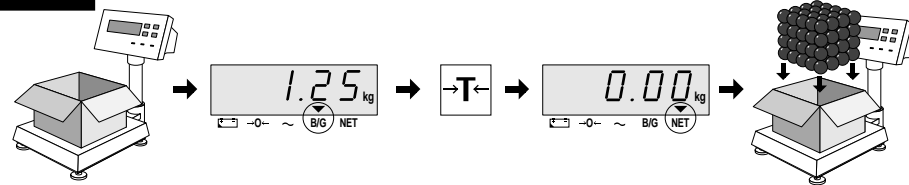

WILDCAT® Scale OPERATING INSTRUCTIONS

ON/OFF

Press and hold for 3 seconds

ZERO

NET

GROSS

BACKLIT DISPLAY

If you have a backlit display —

PRINT

METTLER TOLEDO

B15610100A