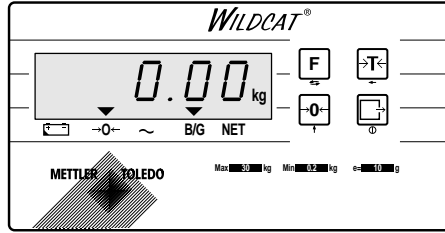

WILDCAT® Scale OPERATING INSTRUCTIONS