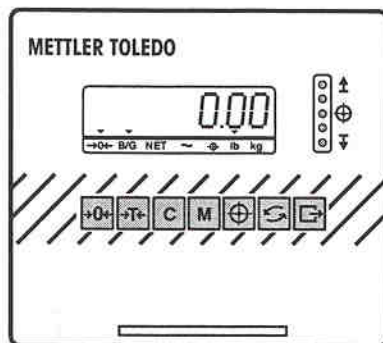

SPEEDWEIGH® Scale OPERATING INSTRUCTIONS

METTLER TOLEDO

A15720900A

SPEEDWEIGH® Plus Scale OPERATING INSTRUCTIONS

METTLER TOLEDO

A15720900A