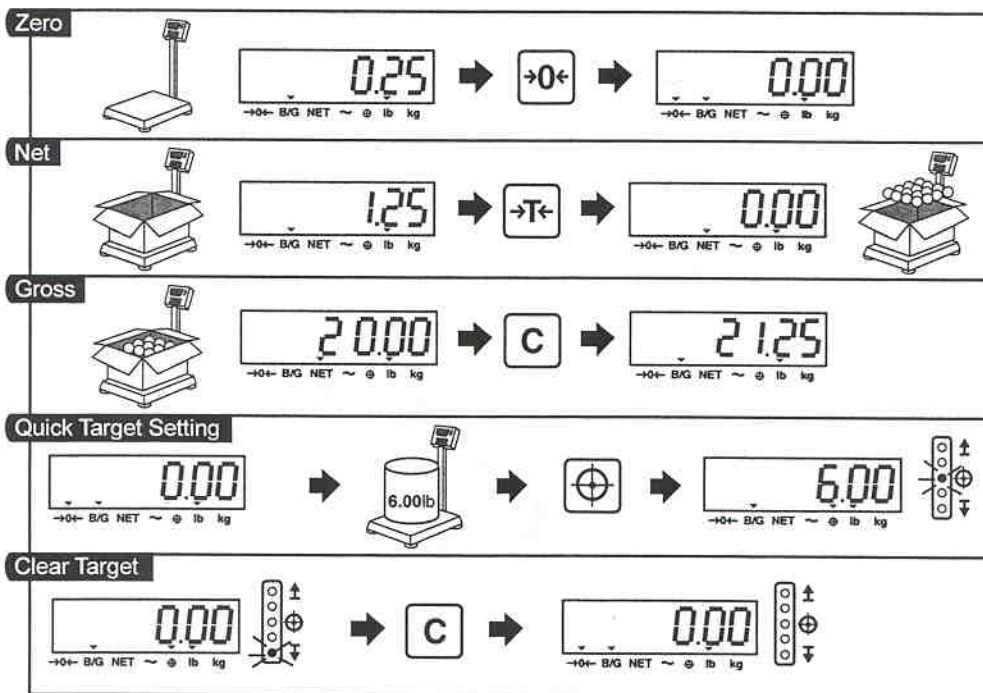

SPEEDWEIGH® Scale OPERATING INSTRUCTIONS

METTLER TOLEDO

A15720900A

SPEEDWEIGH® Plus Scale OPERATING INSTRUCTIONS

METTLER TOLEDO

A15720900A