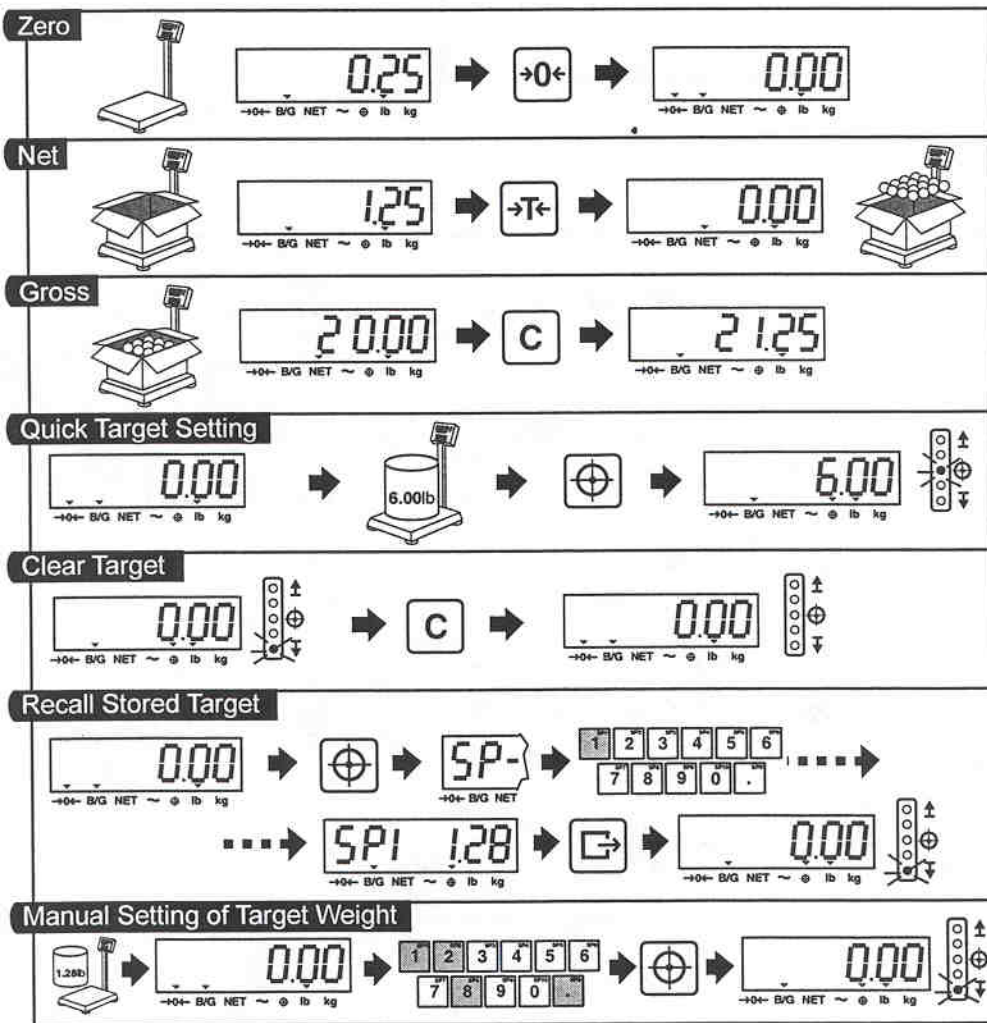

SPEEDWEIGH® Scale OPERATING INSTRUCTIONS

METTLER TOLEDO

A15720900A

SPEEDWEIGH® Plus Scale OPERATING INSTRUCTIONS

METTLER TOLEDO

A15720900A