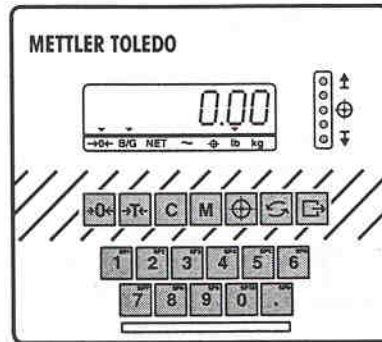

SPEEDWEIGH® Scale OPERATING INSTRUCTIONS

METTLER TOLEDO

A15720900A

SPEEDWEIGH® Plus Scale OPERATING INSTRUCTIONS

METTLER TOLEDO

A15720900A