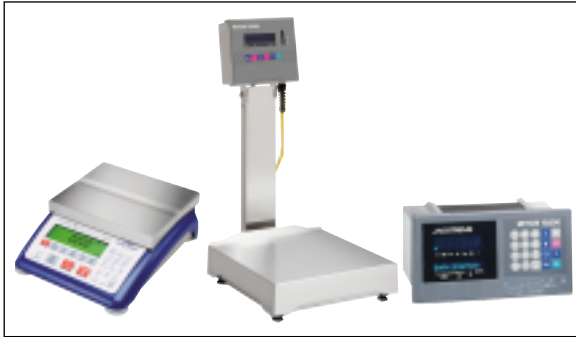


8857

Strip Printer

**Powerful, Compact and Reliable
in Weighing Applications**

METTLER TOLEDO

A Powerful Printer in a Compact Package

Assured compatibility with METTLER TOLEDO products.

A Durable and Effective Printer for Many Applications

- **Fast print speed: 3.5 lines per second**
- **Compact: Occupies minimal space**
- **Dependable: Long-life, 9-pin printhead**

The 8857 Strip Printer is compact, fast, and reliable. Impact printing will not fade over time like thermal printing. So whatever the application, important results are safe for later reference. The 8857 printer is quiet and compact for easy integration into any work area. Drop-in auto-paper loading and few moving parts make this a durable and easy-to-use printer.