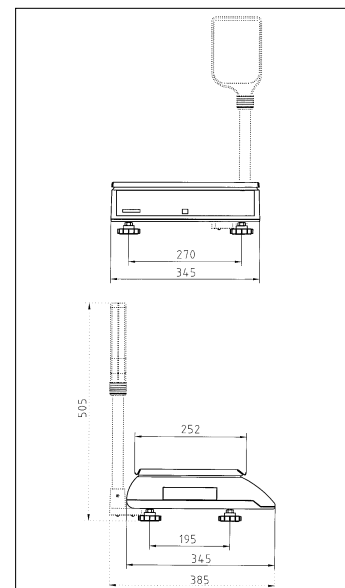

Displays

- 7 segment LCD backlighted - double-sided
- Weight 5 digits
- Unit price 6 digits
- Total price 6 digits
- Fix indicator
- Battery charge indicator

Power supply

- Power network operation via plug-in power supply, 230V AC, 50Hz / 12V DC
- 12V Cigarette car adapter cable
- Battery operation by 6 rechargeable (NiCd) D-cells
- Charging current 350 mA
- Stand by time
- 1.200 mAh some 40 h
- 4.000 mAh some 140 h
- Stand by time depends on the age and the charging condition of the used NiCd's. Stated values given for new and completely charged NiCd's.

Model LP-CW:

Performance

- Auto zero function
- Stainless steel platter 340 x 252 mm

Screen display

- 7 Segment LCD - one-sided
- Weight 5 digits

Power supply

- Power network operation via plug-in power supply
- 230V AC, 50Hz / 12V DC

LP-CN(T) / LP-CW Dimensions in mm

Accessories

Please ask your authorised METTLER TOLEDO dealer for approved accessories.

Open accu lid

(NiCd vendor exemplary)

Presented by (dealer stamp):

Conformité Européenne