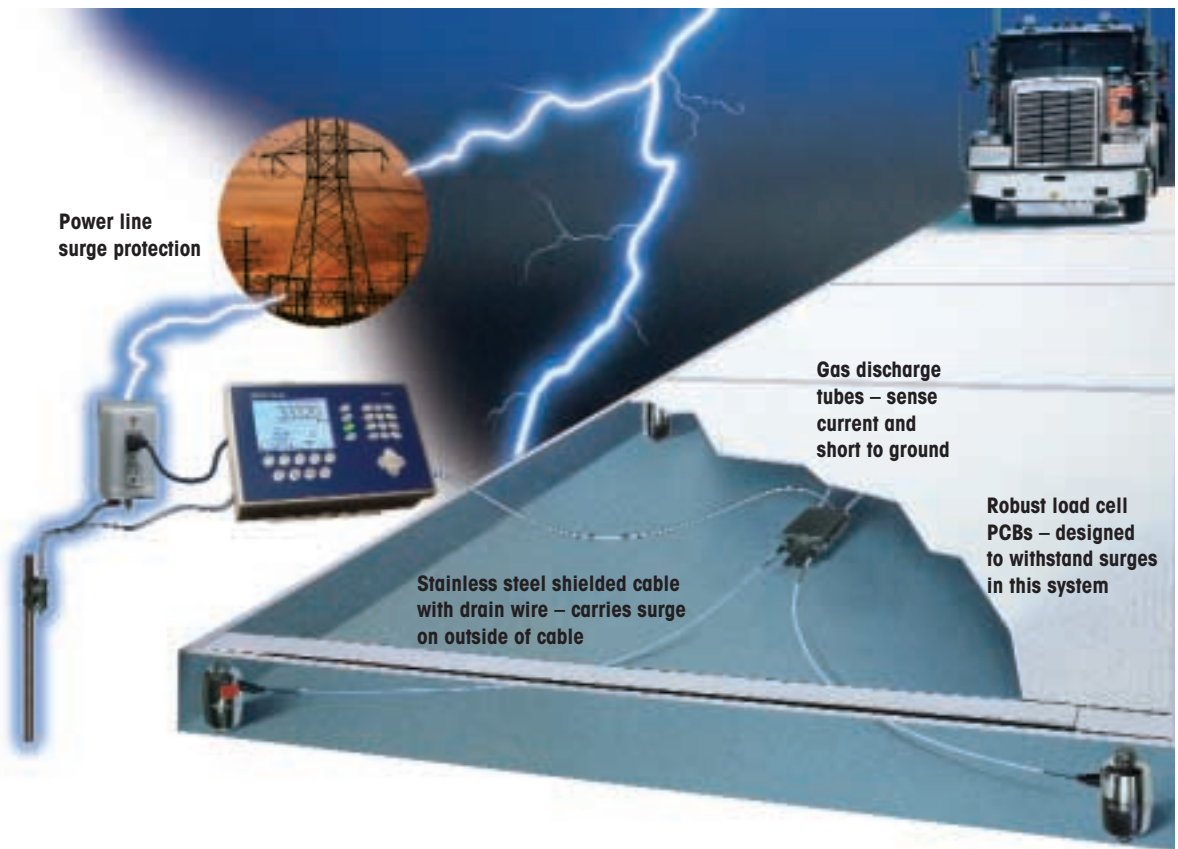

StrikeShield™

360° Lightning

Protection System

- Protects Load Cells
 - Protects Instruments
 - Increases Uptime
-

A Lightning Protection System Designed to Maximize Your Uptime

METTLER TOLEDO

Stops Lightning Damage to Load Cells and Instrumentation

**Test Report
From Lightning
Technologies, Inc.**

Our exclusive 360° StrikeShield™ lightning protection system consists of equipment designed specifically to prevent lightning from damaging load cells and instrumentation. It's more than just a very good warranty: it really protects.

METTLER TOLEDO load cells have been independently tested, adding to the protection system. They've passed a Lightning Test (by Lightning Technologies, Inc.) and the Robust Digital Electronic Surge Immunity Test (CSL 1027/EIC 801-S).

Your nearest METTLER TOLEDO office or authorized distributor can answer all your lightning protection questions.

Power line surge protection

Gas discharge tubes – sense current and short to ground

Robust load cell PCBs – designed to withstand surges in this system